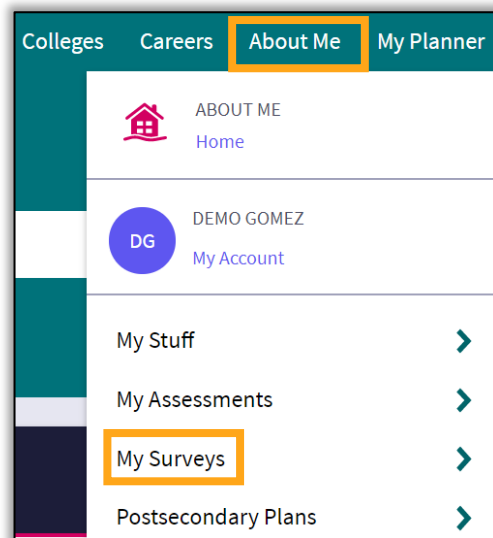

SENIOR GRADUATION SURVEY

The 12th Grade *Graduation Survey* task is part of the High School and Beyond Plan, a WA state graduation requirement. The lesson was delivered in class. You were either absent or started attending this school after the lesson was delivered. Follow the instructions below to complete the activity.

ACCESSING GRADUATION SURVEY IN NAVIANCE:

1) From the Naviance homepage, click **About Me**.

2) From the drop-down menu, click **My Surveys**.

3) Click **Surveys Not Started**.

4) Click on the title **Graduation Survey** to start the survey.